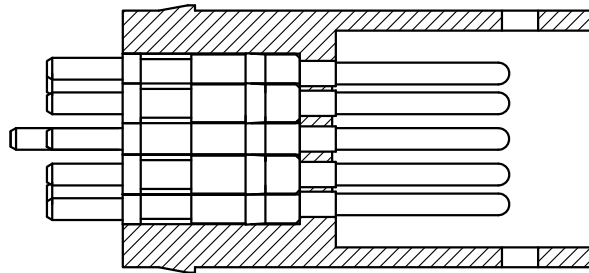

CUSTOMER DRAWING

REV.	DESCRIPTION	APPVL. BY	DATE	ECN NO.
A	RELEASE	Fido Weng	22/12/08*	
B				
C				

NOTE:

1. MATERIAL :
 - 1-1. HOUSING : PBT UL94V-0 ; COLOR : BLACK
 - 1-2. CONTACT : BRASS
2. FINISH :
 - 2-1. CONTACT : SILVER 30u"

DRAWN	Ku Chou	APP'D	Fido Weng	UNIT	mm	TOLERANCE		TITLE	#8P (M) Lock			SHEET
CHK'D	Emily Suen			SCALE	1:1	.x ±0.20 .xx ±0.10 .xxx ±0.05 .xxxx ±0.03 ANGULA ±1°		年永實業有限公司	PART NO.	SPD-08M1-02	DWG NO.	QC3546