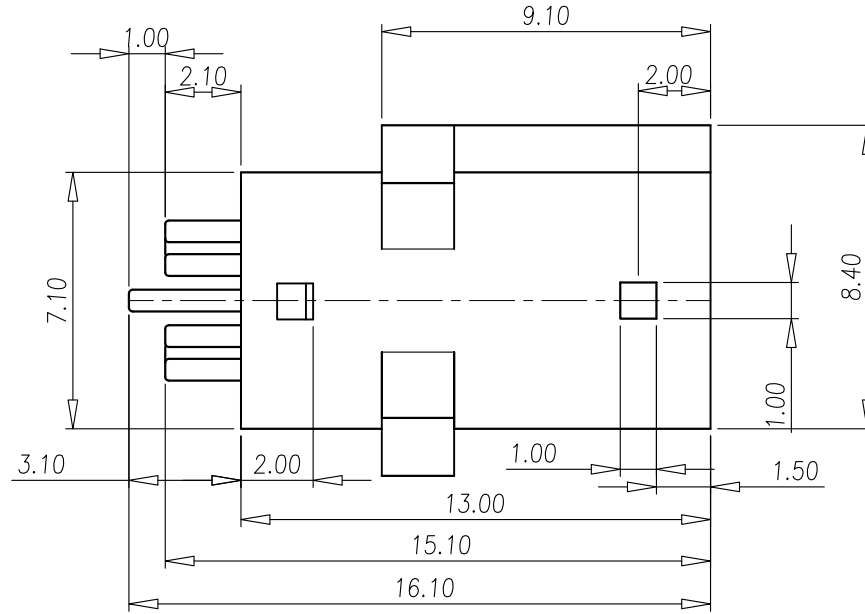

CUSTOMER DRAWING

REV.	DESCRIPTION	APPVL. BY	DATE	ECN NO.
A	RELEASE	Fido Weng	22/12/08*	
B				
C				

NOTE:

1. MATERIAL :
 - 1-1. HOUSING : PBT UL94V-0 ; COLOR : BLACK
 - 1-2. CONTACT : BRASS
2. FINISH :
 - 2-1. CONTACT : SILVER 30u"

DRAWN	Ku Chou	APP'D	Fido Weng	UNIT	mm	TOLERANCE		TITLE	#8P (M) Lock			SHEET
CHK'D	Emily Suen			SCALE	1:1	.x ±0.20 .xx ±0.10 .xxx ±0.05 .xxxx ±0.03 ANGULA ±1°		年永實業有限公司	PART NO.	SPD-08M1-02	DWG NO.	QC3546