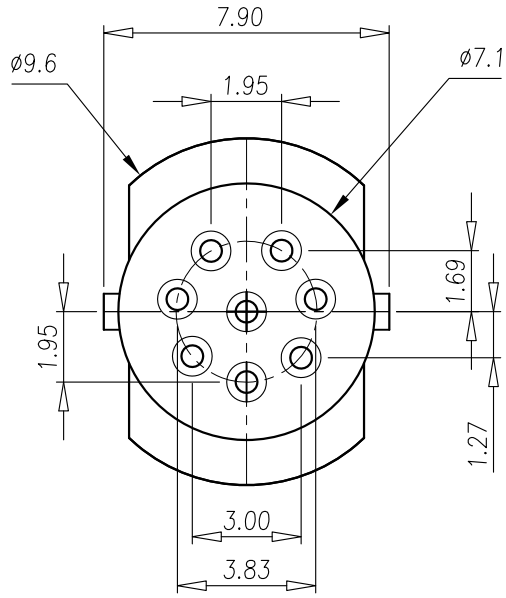

CUSTOMER DRAWING

REV.	DESCRIPTION	APPVL. BY	DATE	ECN NO.
A	RELEASE	Fido Weng	22/12/08*	
B				
C				

NOTE:

1. MATERIAL :
 - 1-1. HOUSING : PBT UL94V-0 ; COLOR : BLACK
 - 1-2. CONTACT : BRASS
2. FINISH :
 - 2-1. CONTACT : SILVER 30u"

DRAWN	Ku Chou	APP'D	Fido Weng	UNIT	mm	TOLERANCE		TITLE	#8P (M) Lock			SHEET
CHK'D	Emily Suen			SCALE	1:1	.x ±0.20 .xx ±0.10 .xxx ±0.05 .xxxx ±0.03 ANGULA ±1°		年永實業有限公司	PART NO.	SPD-08M1-02	DWG NO.	QC3546