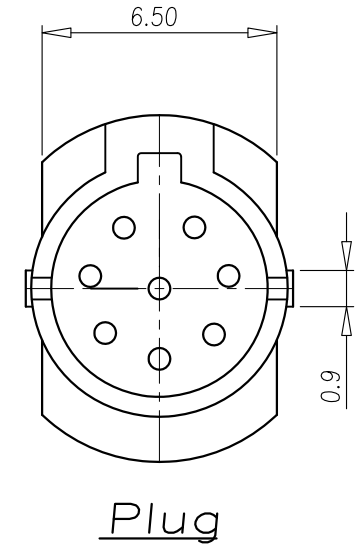

CUSTOMER DRAWING

REV.	DESCRIPTION	APPVL. BY	DATE	ECN NO.
A	RELEASE	Fido Weng	22/12/08*	
B				
C				

NOTE:

1. MATERIAL :
 - 1-1. HOUSING : PBT UL94V-0 ; COLOR : BLACK
 - 1-2. CONTACT : BRASS
2. FINISH :
 - 2-1. CONTACT : SILVER 30u"

DRAWN	Ku Chou	APP'D	Fido Weng	UNIT	mm	TOLERANCE		TITLE	#8P (M) Lock			SHEET
CHK'D	Emily Suen			SCALE	1:1	.x ±0.20 .xx ±0.10 .xxx ±0.05 .xxxx ±0.03 ANGULA ±1°		年永實業有限公司	PART NO.	SPD-08M1-02	DWG NO.	QC3546